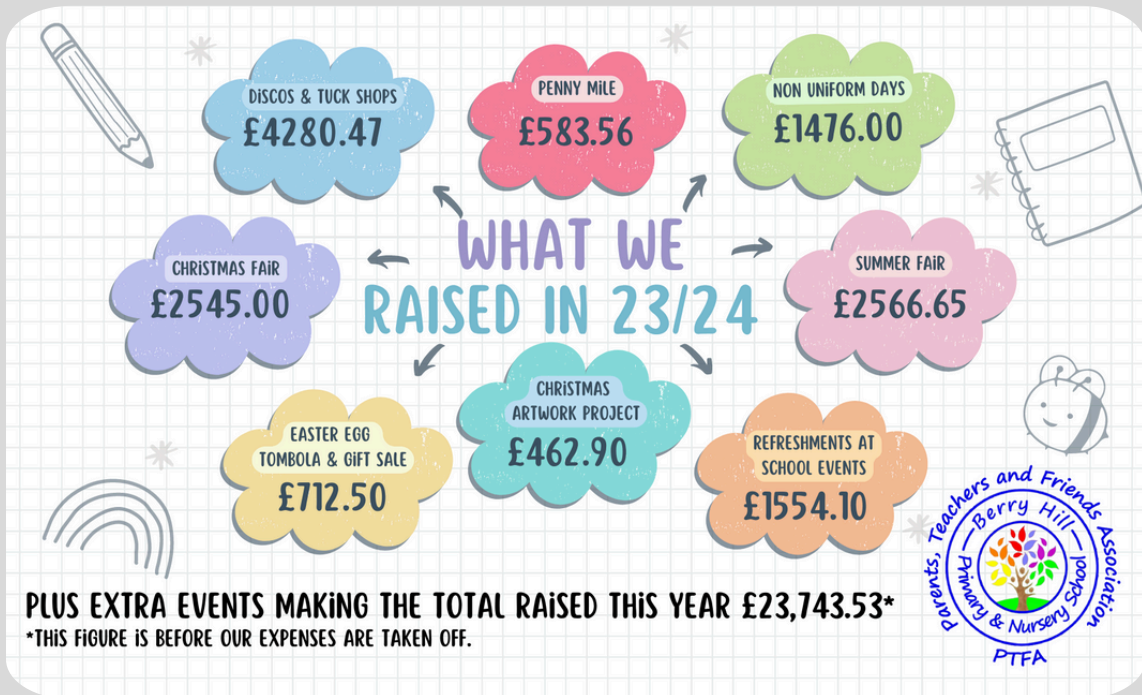

BERRY HILL PRIMARY & NURSERY SCHOOL PTFA