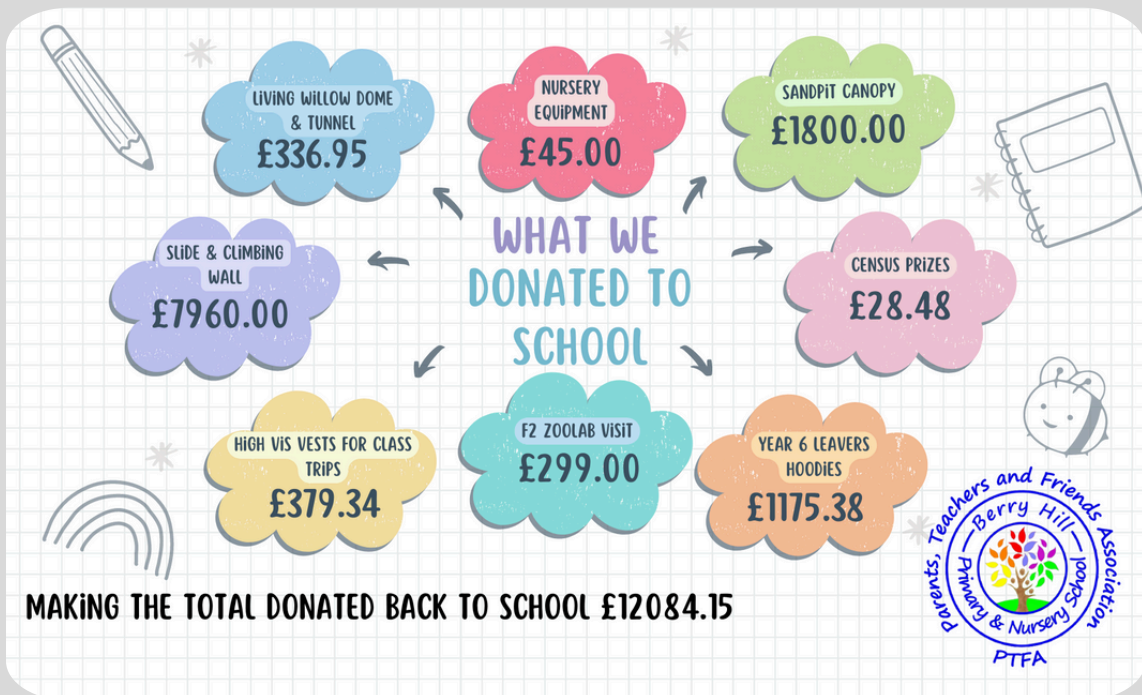

BERRY HILL PRIMARY & NURSERY SCHOOL PTFA